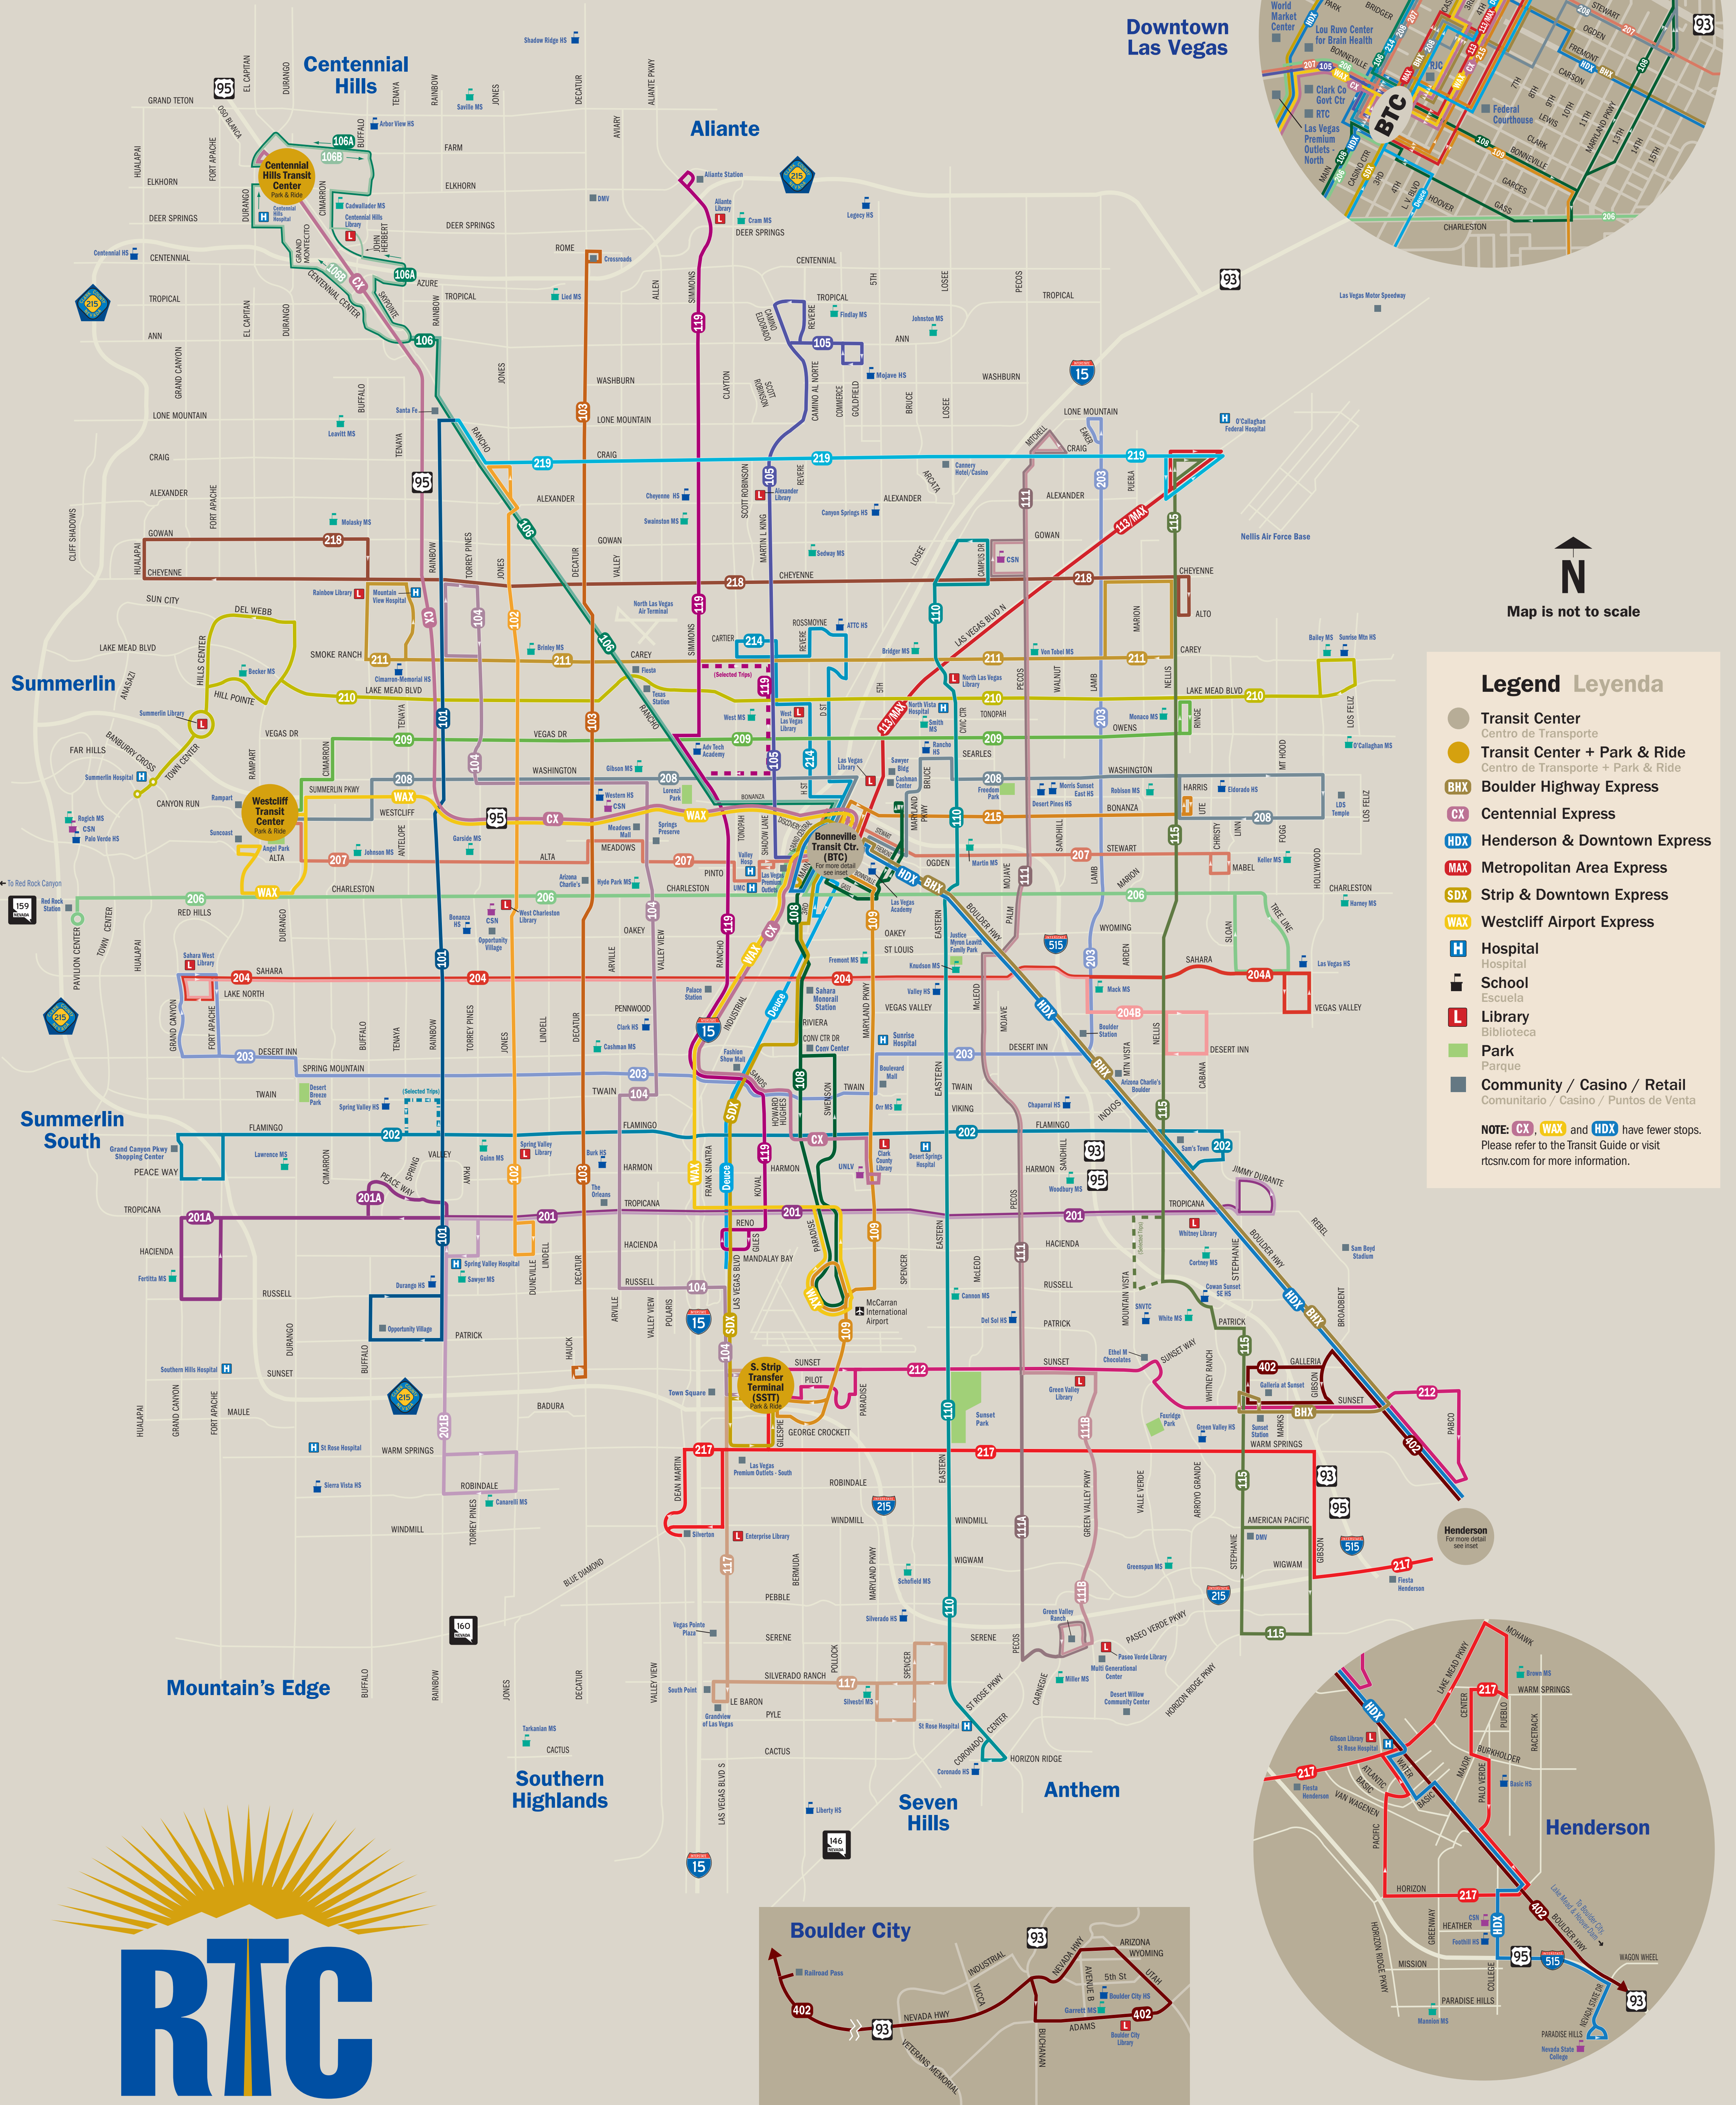

Effective September 18, 2011

Transit map

Mapa de Transporte Público Vigente Septiembre 18, 2011

Map is not to scale

Legend Leyenda

- Transit Center Centro de Transporte
 - Transit Center + Park & Ride Centro de Transporte + Park & Ride
 - BHX Boulder Highway Express
 - CX Centennial Express
 - HDX Henderson & Downtown Express
 - MAX Metropolitan Area Express
 - SDX Strip & Downtown Express
 - WAX Westcliff Airport Express
 - H Hospital Hospital
 - S School Escuela
 - L Library Biblioteca
 - P Park Parque
 - Community / Casino / Retail Comunitario / Casino / Puntos de Venta
- NOTE: CX, WAX and HDX have fewer stops. Please refer to the Transit Guide or visit rtcnev.com for more information.