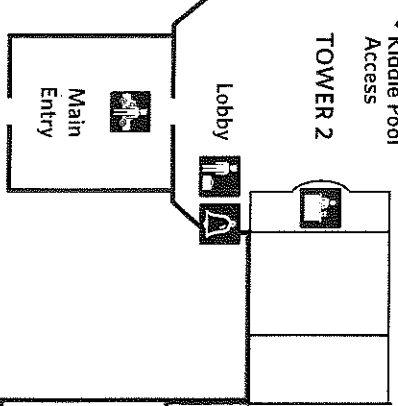

Planet Hollywood
HARMON AVENUE

Kiddie Pool
Fitness Center

TOWER 2

Lobby

Main Entry

MGM

TOWER 3

Reception

East Entry

Exit to
Harmon Avenue

- Front Desk
- Concierge Desk
- Bell Desk
- Valet
- Internet
- Security
- Gifting
- Vending Machine
- Mini Market
- ATM
- DVD Rental Machine
- Pay Phone
- Elevators
- Fitness Center
- Kiddie Pool
- Play Area
- Restrooms
- Underground Self Parking
- Outdoor Self Parking
- Handicap Parking
- Stairs
- Sales